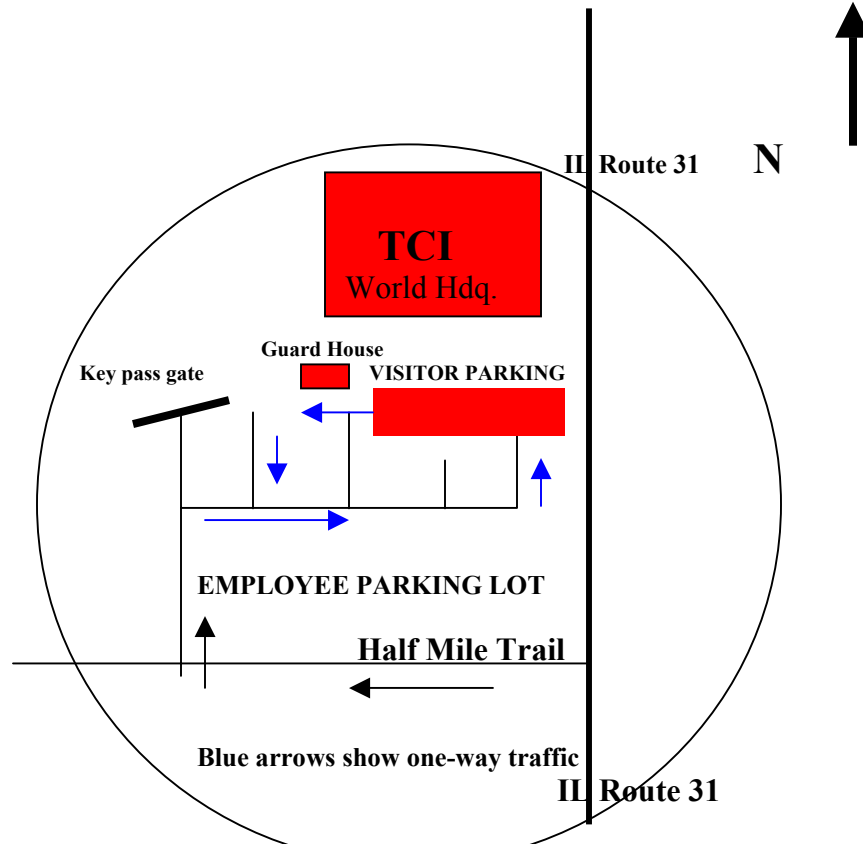

### **Directions from the South (O'Hare Airport)**

From I90 take IL Route 31 North, past Crystal Lake, turn left on Half Mile Trail (approx. 1.6 miles North of RT 176) and follow directions from the next page.

### **Directions from the East or the West**

From IL Route 176 (West or East – towards Crystal Lake), take IL Route 31 North for approx. 1.6 miles, turn left on Half Mile Trail and follow directions on the next page.

**Directions from the North**

From IL Route 120, (West or East – towards McHenry), take IL Route 31 South for approx. 5.2 miles, turn right on Half Mile Trail and follow the directions below.

**Guard is on duty 24/7 – Guard House tel. (815) 333-8230**