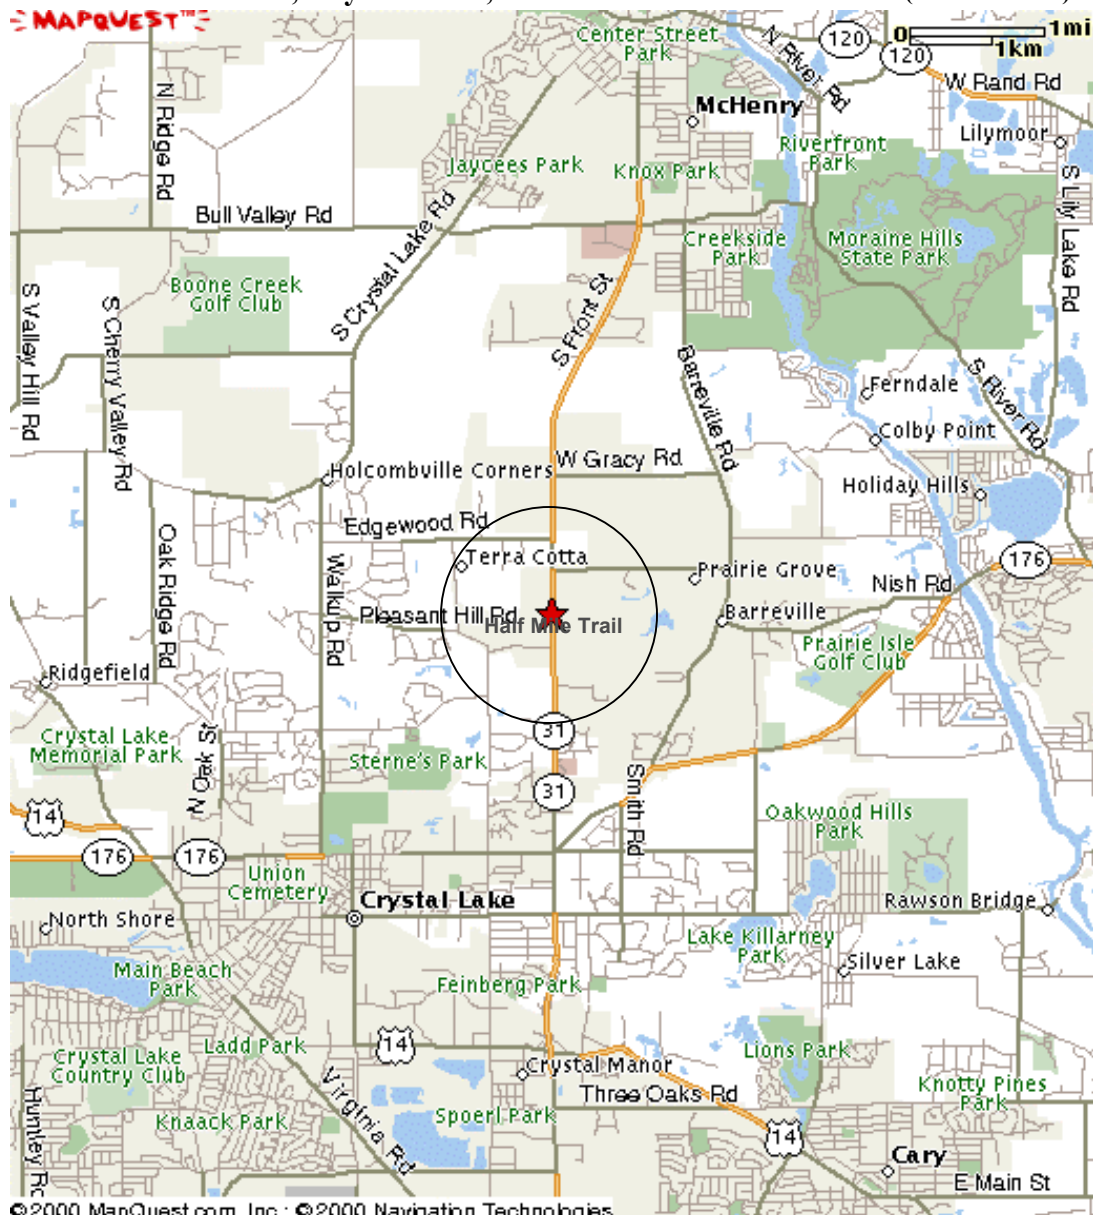

## **DIRECTIONS TO TC INDUSTRIES, INC.**

3703 South Route 31, Crystal Lake, IL 60012 – Tel. 815-459-2400 (auto attendant)

### **Directions from the South (O'Hare Airport)**

From I90 take IL Route 31 North, past Crystal Lake, turn left on Half Mile Trail (approx. 1.6 miles North of RT 176) and follow directions from the next page.

### **Directions from the East or the West**

From IL Route 176 (West or East – towards Crystal Lake), take IL Route 31 North for approx. 1.6 miles, turn left on Half Mile Trail and follow directions on the next page.

**Directions from the North**

From IL Route 120, (West or East – towards McHenry), take IL Route 31 South for approx. 5.2 miles, turn right on Half Mile Trail and follow the directions below.

**Guard is on duty 24/7 – Guard House tel. (815) 333-8230**